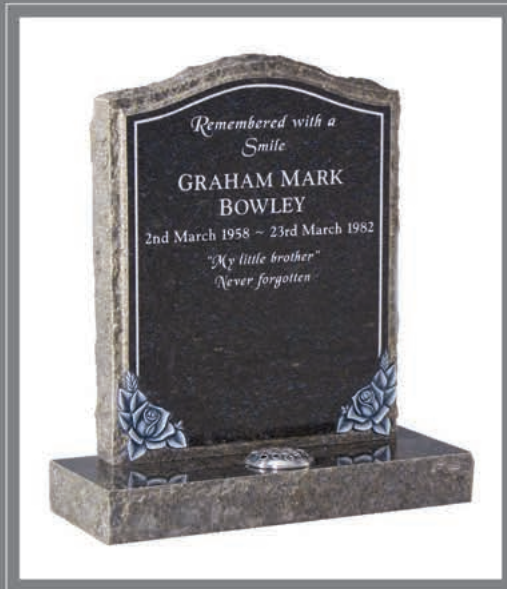

EC65 ▼

Dark Grey Granite • HS 27" x 21" x 3" Base 3" x 24" x 12"  
 A natural rustic edge with matching margin.

EC66 ▼

Ocean Blue • HS 30" x 24" x 4" Base 4" x 30" x 12"  
The margins and hand carved roses together frame the inscription area.