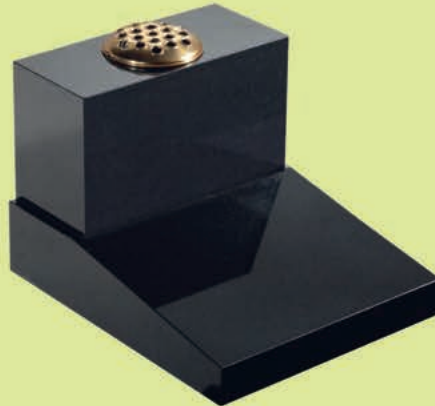

EC250 ▼

Dense Black Granite • Desk 18" x 15" x 4/2" Vase 8" x 14" x 6"
A vase sitting on the flat of the desk gives two inscription areas.