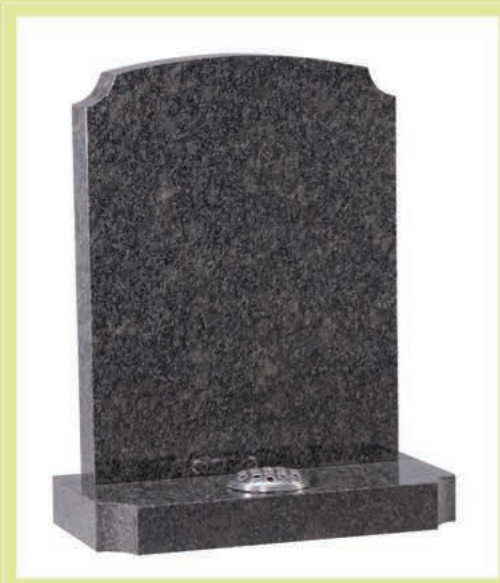

EC27 ▼

Steel Grey • HS 27" x 21" x 3" Base 3" x 24" x 12"
The scotia shaping on the shoulder is reflected on the base.