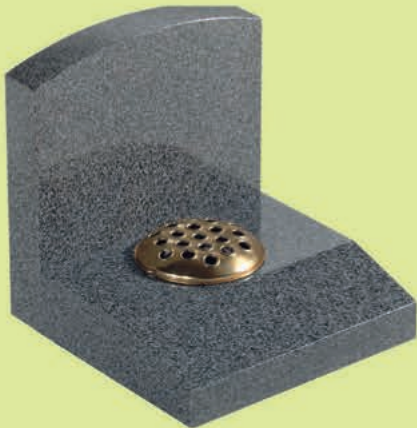

EC249 ▼

Dark Grey Granite • HS 12" x 12" x 2" Desk 10" x 12" x 3/1.5"
The headstone sits behind this desk.