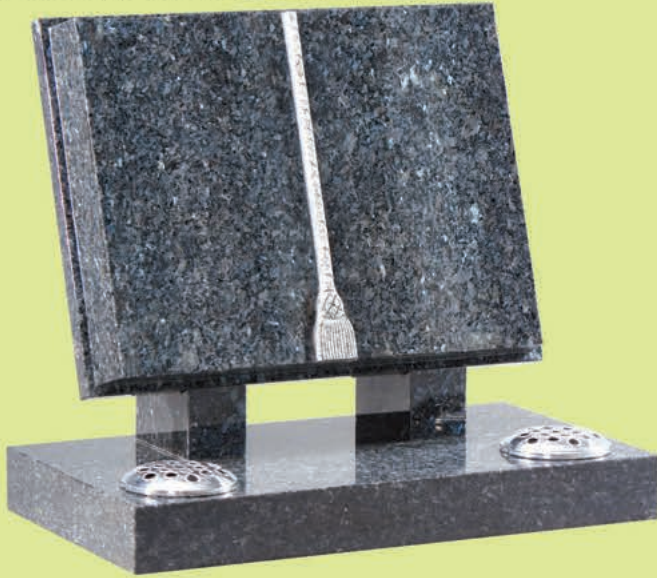

EC115 ▼

Rustenburg Dark Grey Granite • 78" x 30 overall  
A book memorial on top of full length kerbs, any kerb  
memorial can be personalised to incorporate slabs or vases.

EC130 ▼

Blue Pearl Granite • Book 18" x 24" x 3" Base 3" x 27" x 15"  
 With a finely carved cord and tassel, and shaped pages this represents  
 an outstanding example of a granite bible memorial.