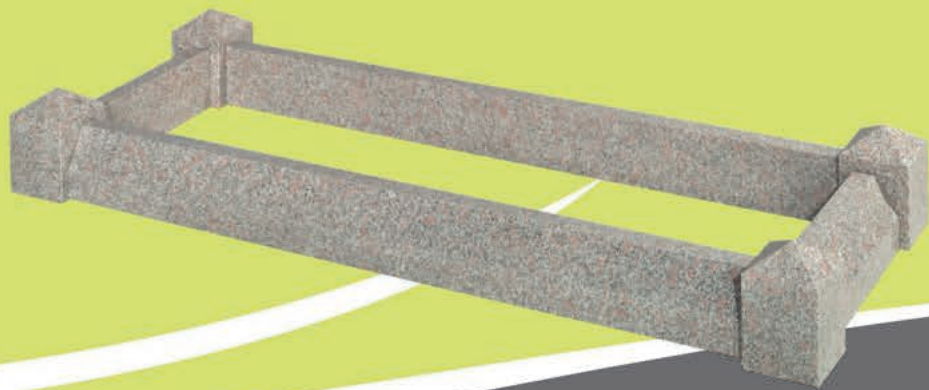

EC104 ▼
English Teak Granite • 3'4" high 6'6" x 2'6" overall
A truly magnificent combination of individual shape, colour and carving.
This carving could also be incorporated in a more traditional shape.

EC102 ▼

Autumn Brown Granite • 78" x 30" overall
4 kerbs and attractive peon top posts, there is room on the chamfer of the kerb for an inscription.