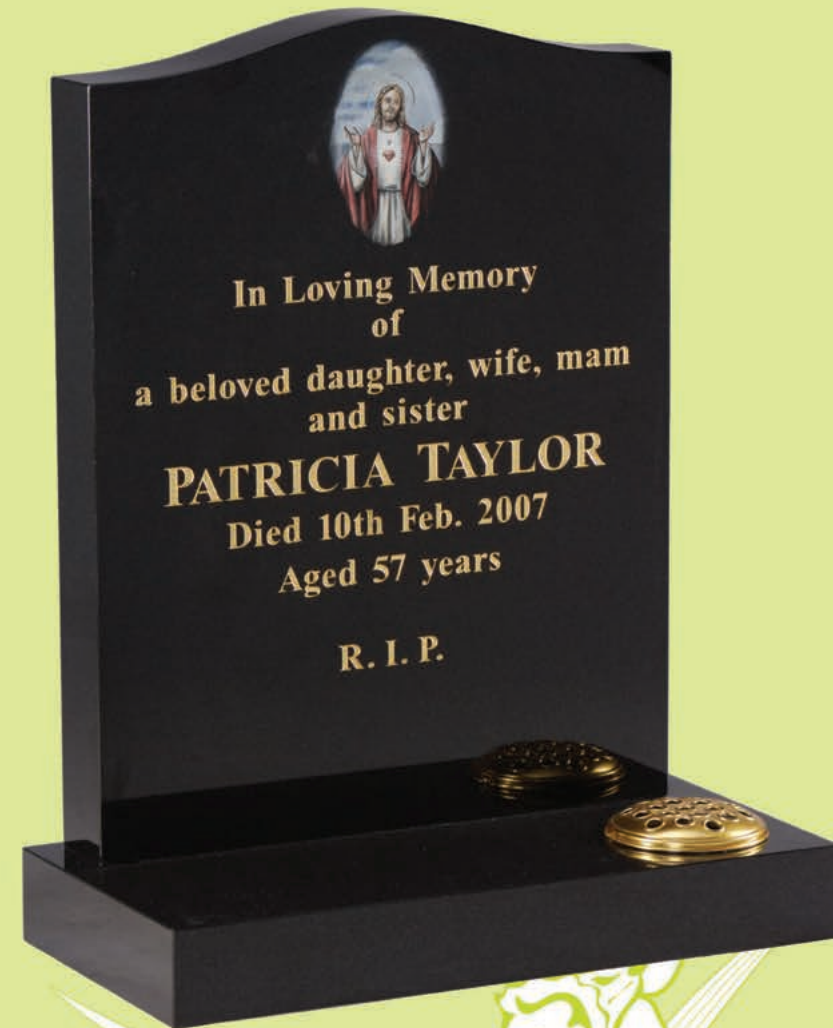

EC39 ▼

Dense Black Granite • HS 27" x 21" x 3" Base 3" x 24" x 12"
Any figure or ornament of this high quality can be added to any memorial.