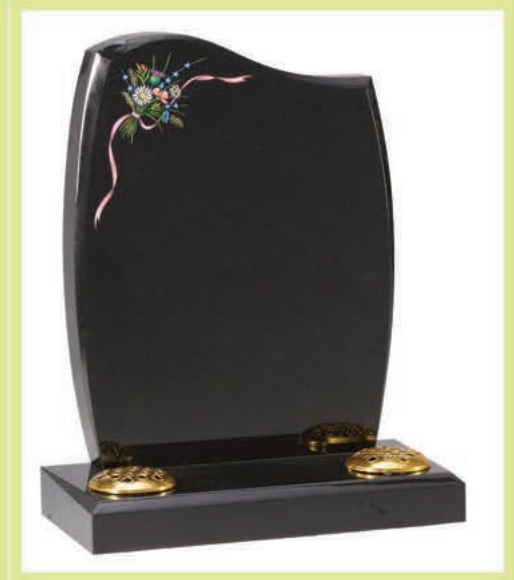

EC1 ▼

Dense Black Granite • HS 27" x 21" x 3" Base 3" x 24" x 12"  
 Bronze praying hands decorate the top corner of this memorial.  
 Chamfered Base.

EC2 ▼

Warwick Grey Granite • HS 27" x 21" x 3" Base 3" x 24" x 12"  
 A bronze ornament adds symbolism to this light grey granite.  
 Shaped and chamfered base to match top of headstone.

EC3 ▼

Dense Black Granite • HS 27" x 21" x 3" Base 3" x 24" x 12"  
 A highlighted ornament of a wild flower bouquet.  
 Chamfered Base.

EC4 ▼

Blue Pearl Granite • HS 27" x 21" x 3"  
 Base 3" x 24" x 12"  
 Shown with optional silver praying hands attached.