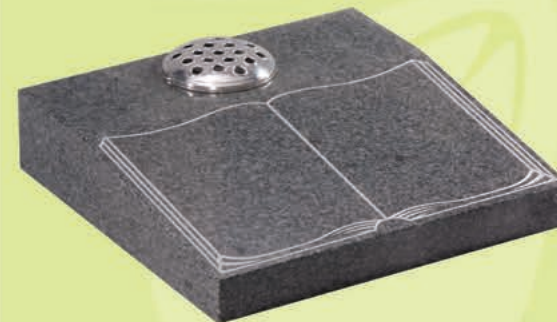

EC254 ▼

Glenaby Granite • Desk 18" x 18" x 4/2"
A book sandblasted and highlighted on the face.