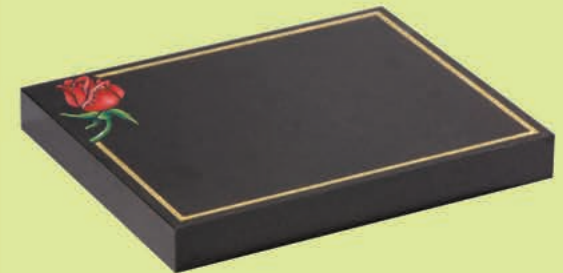

EC245 ▼

Dense Black Granite • Tablet 18" x 12" x 2"
A cremation tablet with simple corner rose.