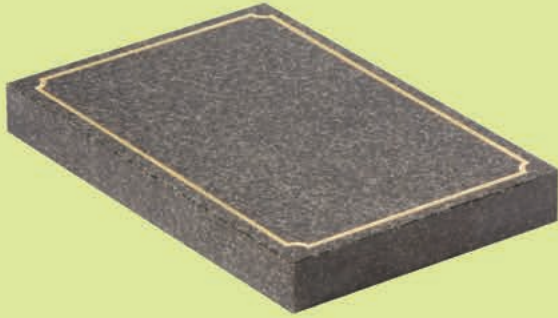

EC246 ▼

Dark Grey Granite • Tablet 18" x 12" x 2"
A cremation tablet with gilded pin line.