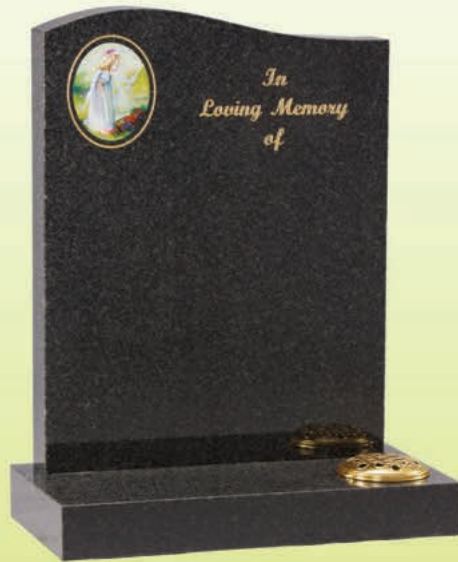

EC230 ▼

Dark Grey Granite • HS 27"x21"x3" Base 3"x24"x12"

Personalised highlighted ornaments can be added upon your request.